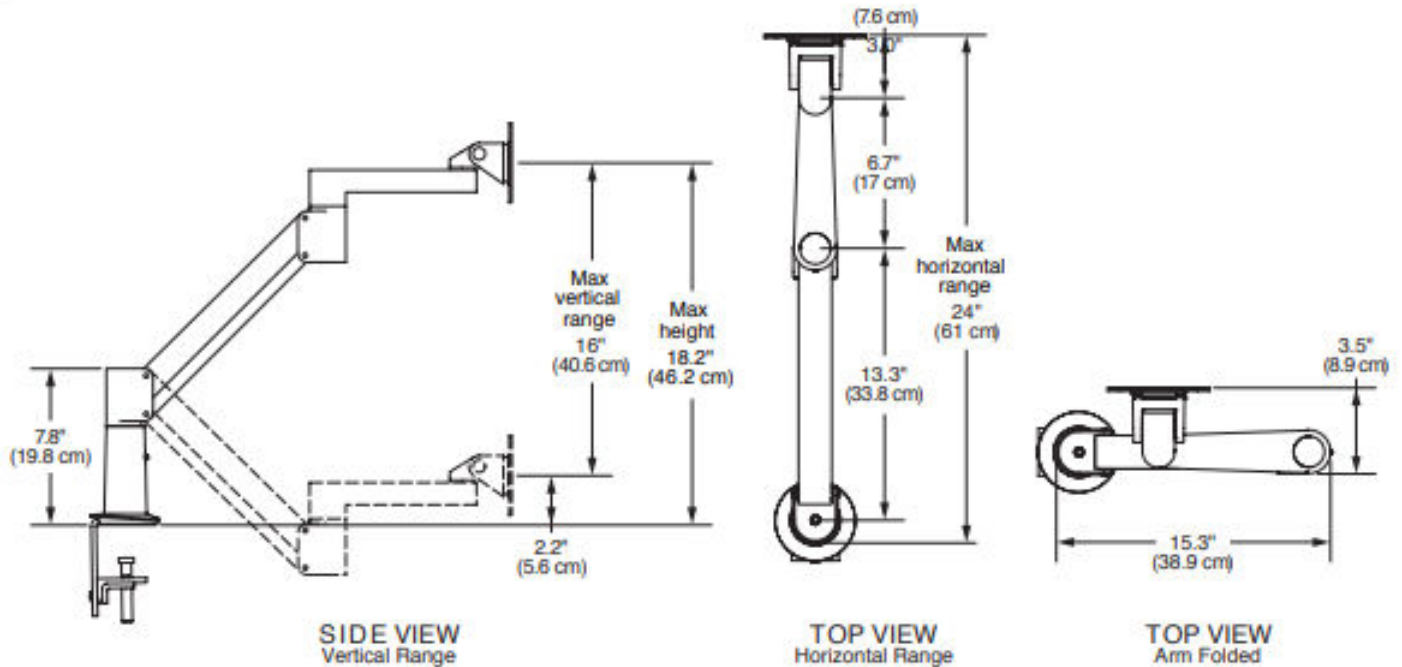

Model 62457-7000

Specifications

CAPABILITIES

Vertical range	16" (40.6 cm)
Horizontal range	24" (61 cm)
Rotation	360 degrees at three joints
Monitor tilt	200 degrees
Monitor pivot	Landscape to portrait
Monitor compatibility	VESA® 75mm and 100mm
Cable management	Cables are concealed in arm
Monitor weight, model number	0.9 - 5.9 kg (2 - 13 lbs), 7000-500 2.2 - 7.7 kg (4.8 - 17 lbs), 7000-600 3.4 - 11.3 kg (7.5 - 25 lbs), 7000-800 5.4 - 14.1 kg (12 - 31 lbs), 7000-1000

FLEXMOUNT CONFIGURATIONS

OPTIONAL ACCESSORIES

Raise the height of your arm 2" (5.08cm) and 6" (15.24cm) extensions available.