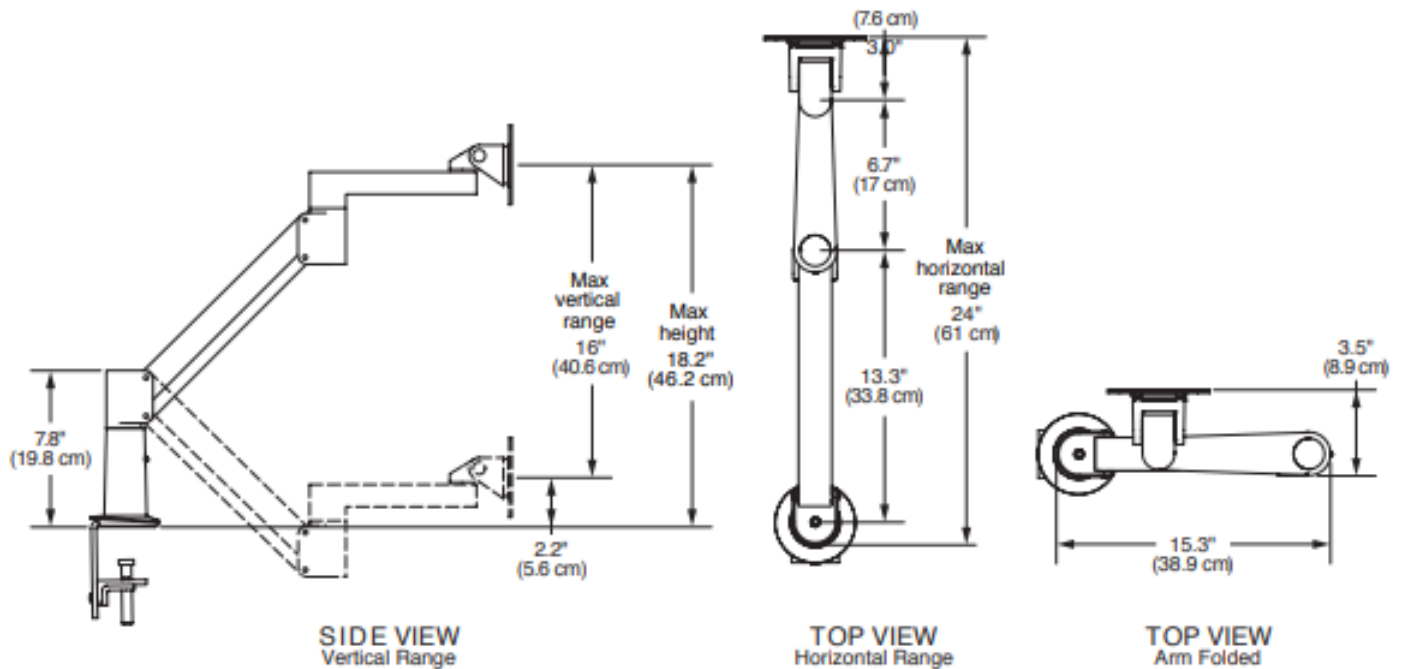

Model 62457-7000

Specifications

CAPABILITIES

Vertical range	16" (40.6 cm)
Horizontal range	24" (61 cm)
Rotation	360 degrees at three joints
Monitor tilt	200 degrees
Monitor pivot	Landscape to portrait
Monitor compatibility	VESA® 75mm and 100mm
Cable management	Cables are concealed in arm
Monitor weight, model number	0.9 - 5.9 kg (2 - 13 lbs), 7000-500 2.2 - 7.7 kg (4.8 - 17 lbs), 7000-600 3.4 - 11.3 kg (7.5 - 25 lbs), 7000-800 5.4 - 14.1 kg (12 - 31 lbs), 7000-1000

FLEXMOUNT CONFIGURATIONS

Desk Clamp

Thru-Desk

Wall

Grommet Hole

Side Bolt

Reverse Wall

OPTIONAL ACCESSORIES

EXTENDER TUBES

Raise the height of your arm 2" (5.08cm) and 6" (15.24cm) extensions available.

180° ROTATION STOP