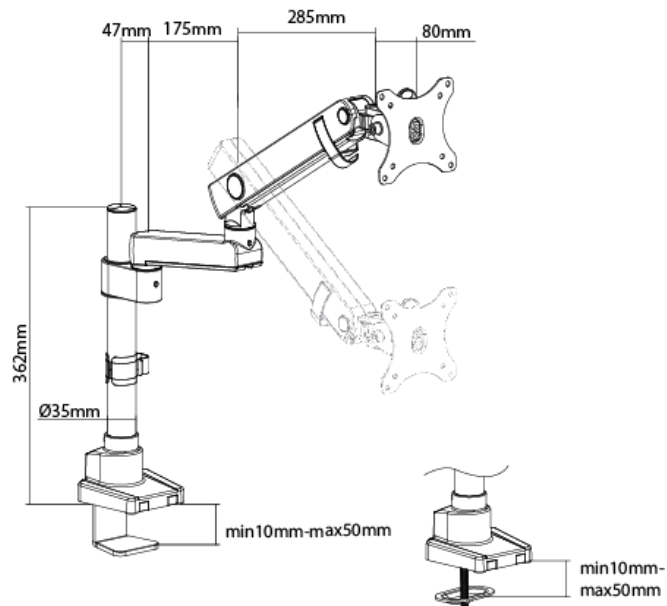

## Actiflex II Single Monitor Arm

Product Code: UP-A II Single

---

*Desk pole mount articulating single monitor arm  
with cable management and height adjustment*

---

### Features:

- Spring articulated pole mounted arm "floats" monitor above desktop
- Fingertip adjustment of depth and height
- Desk-clamp or through-mount included
- Easy above desk installation
- Fully adjustable: 360° rotate, 180° tilt and swivel
- 75mm/100mm VESA mounting pattern compatible
- Quick release VESA brackets for easy monitor mounting
- Integrated cable management
- Supports up to 8kg per monitor
- Suitable for most LCD/LED monitors up to 32" (813mm) size

## Actiflex II Single Monitor Arm

### Capabilities

Height range	110mm - 600mm (centre VESA)
Adjustable height range	490mm
Pole Height	360mm
Pole Diameter	34mm
Horizontal reach range	0 - 580mm (centre VESA)
Screen Size	17"-32"
Monitor tilt	0 - 180 degrees both vertical and horizontal
Monitor pivot	Landscape and portrait – 360 degrees
Monitor compatibility	VESA 75mm and 100mm
Mounting options	Desk clamp or Grommet mount
Monitor weight	0 - 8kg per monitor