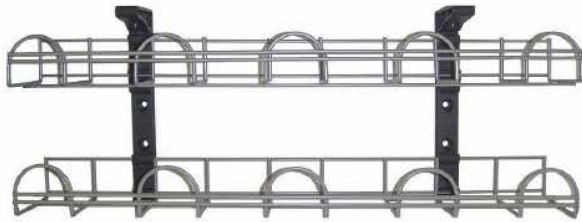

CMS WIREWAY

Two tier shown with mounting plates

Two tier with mounting brackets

Single tier with mounting brackets

CMS have now released a new flexible of cable management basket with two new vertical mounting brackets, which allows the installer to switch between a two tier basket to a single tier basket.

The mounting brackets screw to the underside of the workstation or back into the modesty panel & allows the basket to 'snap' into the bracket. These baskets can also be cut to a custom length on site with the new plastic end caps available to tidy up the trimmed ends.

PART No.	DESCRIPTION
WW10650**	Single tier c/w 1 x Tray and 2 x Mounting Brackets - 650mm
WW10950**	Single tier c/w 1 x Tray and 2 x Mounting Brackets - 950mm
WW11250**	Single tier c/w 1 x Tray and 2 x Mounting Brackets - 1250mm
WW11550**	Single tier c/w 1 x Tray and 2 x Mounting Brackets - 1550mm
WW11750**	Single tier c/w 1 x Tray and 2 x Mounting Brackets - 1750mm
WW12050**	Single tier c/w 1 x Tray and 2 x Mounting Brackets - 2050mm
WW20650**	Dual tier c/w 2 x Tray and 2 x Mounting Brackets - 650mm
WW20950**	Dual tier c/w 2 x Tray and 2 x Mounting Brackets - 950mm
WW21250**	Dual tier c/w 2 x Tray and 2 x Mounting Brackets - 1250mm
WW21550**	Dual tier c/w 2 x Tray and 2 x Mounting Brackets - 1550mm
WW21750**	Dual tier c/w 2 x Tray and 2 x Mounting Brackets - 1750mm
WW22050**	Dual tier c/w 2 x Tray and 2 x Mounting Brackets - 2050mm
WW-2-1	Wireway End Caps (Black) - set of two
WWL2.16	Wireway Mounting Brackets (Graphite Grey) - set of two
<p>**denotes colour. E.g.: SILVER (SL) Custom lengths, configurations & colours available on request - P.O.A Refer to page F1 for Service Mounting Plates</p>	