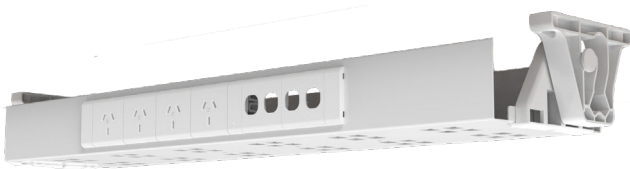

Enclosed Tray

Mounting Brackets

» Under-Desk Fixing Bracket

» Basket/Tray Location Bracket

Colours Available

● Black ○ White

Key Features

- » Ability to pivot the basket/tray for ease of access
- » Create that cable-less clutter-free workstation
- » Perfect for sit-to-stand desks where you do not want to see cables hanging under the table
- » Each bracket consist of 2 components including under-desk fixing bracket and basket location/pivot bracket