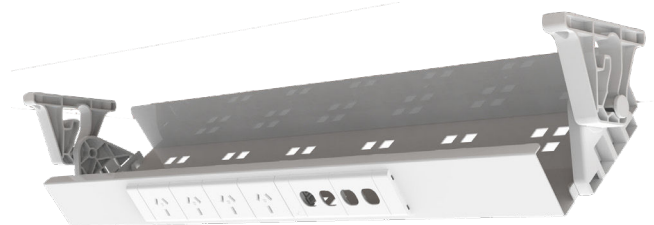

Enclosed Tray

Mounting Brackets

» Under-Desk Fixing Bracket

» Basket/Tray Location Bracket

Colours Available

● Black ○ White

Key Features

- » Ability to pivot the basket/tray for ease of access
- » Create that cable-less clutter-free workstation
- » Perfect for sit-to-stand desks where you do not want to see cables hanging under the table
- » Each bracket consist of 2 components including under-desk fixing bracket and basket location/pivot bracket