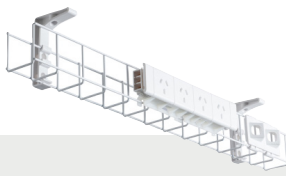

Wire Grid Series

Cable Baskets - Standard Bracket

Wire Grid series mounting brackets screw to the underside of the workstation and allow the basket to 'snap' into the bracket. These baskets can also be cut to a custom length on site with the new plastic end caps available to tidy up the trimmed ends.

Standard 50mm

Single Tier 50mm

Dual Tier 50mm

Back to Back

Extra 100mm

Single Tier 100mm

Dual Tier 100mm

Super 150mm

WWL2.20 shown

WWL1.10 shown

WWLT1.10 shown

WGC45D**

WGCB**

Product Details

Single Tier 50mm

WG10650**	1 x Single tier 50mm wide tray 2 x Mounting Brackets - 650mm
WG10950**	1 x Single tier 50mm wide tray 2 x Mounting Brackets - 950mm
WG11250**	1 x Single tier 50mm wide tray 2 x Mounting Brackets - 1250mm
WG11550**	1 x Single tier 50mm wide tray 2 x Mounting Brackets - 1550mm
WG11750**	1 x Single tier 50mm wide tray 2 x Mounting Brackets - 1750mm