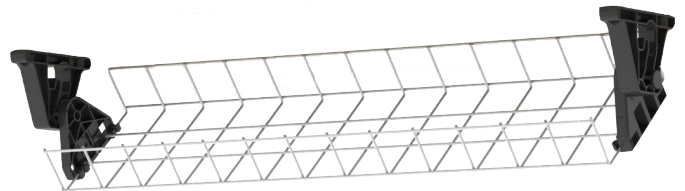

Wire Grid Series/Enclosed Tray

Easy Access Bracket

Our Easy Access Mounting Brackets have been designed to create that clutter-free work area. They can be used with our Wire Grid Extra & Wire Grid Super cable baskets along with our new Enclosed Tray. Once the basket is locked in the up position, cables are tucked nicely away with the ability to pivot the basket or tray when access is required. The enclosed metal tray provides a dedicated cable management system for a clutter-free easy access environment.

Wire Grid Extra (100mm wide) & Super (150mm wide)