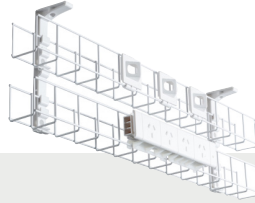

Wire Grid Series

Cable Baskets - Standard Bracket

Wire Grid series mounting brackets screw to the underside of the workstation and allow the basket to 'snap' into the bracket. These baskets can also be cut to a custom length on site with the new plastic end caps available to tidy up the trimmed ends.

Standard 50mm

Single Tier 50mm

Dual Tier 50mm

Back to Back

Extra 100mm

Single Tier 100mm

Dual Tier 100mm

Super 150mm

WWL2.20 shown

WWL1.10 shown

WWLT1.10 shown

WGC45D**

WGCB**

Product Details

Single Tier 50mm

WG10650**	1 x Single tier 50mm wide tray 2 x Mounting Brackets - 650mm
WG10950**	1 x Single tier 50mm wide tray 2 x Mounting Brackets - 950mm
WG11250**	1 x Single tier 50mm wide tray 2 x Mounting Brackets - 1250mm
WG11550**	1 x Single tier 50mm wide tray 2 x Mounting Brackets - 1550mm
WG11750**	1 x Single tier 50mm wide tray 2 x Mounting Brackets - 1750mm

- » Ability to pivot the basket/tray for ease of access
- » Create that cable-less clutter-free workstation
- » Perfect for sit-to-stand desks where you do not want to see cables hanging under the table
- » Each bracket consist of 2 components including under-desk fixing bracket and basket location/pivot bracket