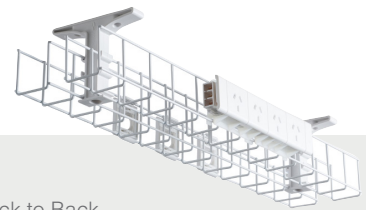

Wire Grid Series

Cable Baskets - Standard Bracket

Wire Grid series mounting brackets screw to the underside of the workstation and allow the basket to 'snap' into the bracket. These baskets can also be cut to a custom length on site with the new plastic end caps available to tidy up the trimmed ends.

Standard 50mm

Single Tier 50mm

Dual Tier 50mm

Back to Back

Extra 100mm

Single Tier 100mm

Dual Tier 100mm

Super 150mm

WWL2.20 shown

WWL1.10 shown

WWLT1.10 shown

WGC45D**

WGCB**

Product Details

Single Tier 50mm

WG10650**	1 x Single tier 50mm wide tray 2 x Mounting Brackets - 650mm
WG10950**	1 x Single tier 50mm wide tray 2 x Mounting Brackets - 950mm
WG11250**	1 x Single tier 50mm wide tray 2 x Mounting Brackets - 1250mm
WG11550**	1 x Single tier 50mm wide tray 2 x Mounting Brackets - 1550mm
WG11750**	1 x Single tier 50mm wide tray 2 x Mounting Brackets - 1750mm

- » Ability to pivot the basket/tray for ease of access
- » Create that cable-less clutter-free workstation
- » Perfect for sit-to-stand desks where you do not want to see cables hanging under the table
- » Each bracket consist of 2 components including under-desk fixing bracket and basket location/pivot bracket