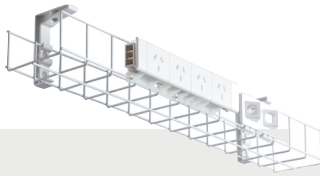

Wire Grid Series

Cable Baskets - Standard Bracket

Wire Grid series mounting brackets screw to the underside of the workstation and allow the basket to 'snap' into the bracket. These baskets can also be cut to a custom length on site with the new plastic end caps available to tidy up the trimmed ends.

Standard 50mm

Single Tier 50mm

Dual Tier 50mm

Back to Back

Extra 100mm

Single Tier 100mm

Dual Tier 100mm

Super 150mm

WWL2.20 shown

WWL1.10 shown

WWLT1.10 shown

WGC45D**

WGCB**

Product Details

Single Tier 50mm

WG10650**	1 x Single tier 50mm wide tray 2 x Mounting Brackets - 650mm
WG10950**	1 x Single tier 50mm wide tray 2 x Mounting Brackets - 950mm
WG11250**	1 x Single tier 50mm wide tray 2 x Mounting Brackets - 1250mm
WG11550**	1 x Single tier 50mm wide tray 2 x Mounting Brackets - 1550mm
WG11750**	1 x Single tier 50mm wide tray 2 x Mounting Brackets - 1750mm

Dual Tier 50mm

WG20650**	2 x Single tier 50mm wide trays 2 x Mounting Brackets - 650mm
WG20950**	2 x Single tier 50mm wide trays 2 x Mounting Brackets - 950mm
WG21250**	2 x Single tier 50mm wide trays 2 x Mounting Brackets - 1250mm
WG21550**	2 x Single tier 50mm wide trays 2 x Mounting Brackets - 1550mm
WG21750**	2 x Single tier 50mm wide trays 2 x Mounting Brackets - 1750mm