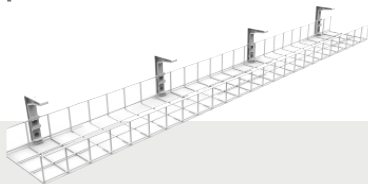

Wire Grid Series

Cable Baskets - Standard Bracket

Wire Grid series mounting brackets screw to the underside of the workstation and allow the basket to 'snap' into the bracket. These baskets can also be cut to a custom length on site with the new plastic end caps available to tidy up the trimmed ends.

Standard 50mm

Single Tier 50mm

Dual Tier 50mm

Back to Back

Extra 100mm

Single Tier 100mm

Dual Tier 100mm

Super 150mm

WWL2.20 shown

WWL1.10 shown

WWLT1.10 shown

WGC45D**

WGCB**

Product Details

Single Tier 50mm

WG10650**	1 x Single tier 50mm wide tray 2 x Mounting Brackets - 650mm
WG10950**	1 x Single tier 50mm wide tray 2 x Mounting Brackets - 950mm
WG11250**	1 x Single tier 50mm wide tray 2 x Mounting Brackets - 1250mm
WG11550**	1 x Single tier 50mm wide tray 2 x Mounting Brackets - 1550mm
WG11750**	1 x Single tier 50mm wide tray 2 x Mounting Brackets - 1750mm

Dual Tier 50mm

WG20650**	2 x Single tier 50mm wide trays 2 x Mounting Brackets - 650mm
WG20950**	2 x Single tier 50mm wide trays 2 x Mounting Brackets - 950mm
WG21250**	2 x Single tier 50mm wide trays 2 x Mounting Brackets - 1250mm
WG21550**	2 x Single tier 50mm wide trays 2 x Mounting Brackets - 1550mm
WG21750**	2 x Single tier 50mm wide trays 2 x Mounting Brackets - 1750mm