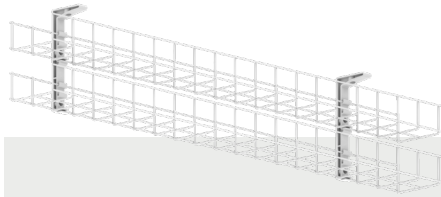

Wire Grid Series

Cable Baskets - Standard Bracket

Wire Grid series mounting brackets screw to the underside of the workstation and allow the basket to 'snap' into the bracket. These baskets can also be cut to a custom length on site with the new plastic end caps available to tidy up the trimmed ends.

Standard 50mm

Single Tier 50mm

Dual Tier 50mm

Back to Back

Extra 100mm

Single Tier 100mm

Dual Tier 100mm

Super 150mm

WWL2.20 shown

WWL1.10 shown

WWLT1.10 shown

WGC45D**

WGCB**

Product Details

Single Tier 50mm

WG10650**	1 x Single tier 50mm wide tray 2 x Mounting Brackets - 650mm
WG10950**	1 x Single tier 50mm wide tray 2 x Mounting Brackets - 950mm
WG11250**	1 x Single tier 50mm wide tray 2 x Mounting Brackets - 1250mm
WG11550**	1 x Single tier 50mm wide tray 2 x Mounting Brackets - 1550mm
WG11750**	1 x Single tier 50mm wide tray 2 x Mounting Brackets - 1750mm

Dual Tier 50mm

WG20650**	2 x Single tier 50mm wide trays 2 x Mounting Brackets - 650mm
WG20950**	2 x Single tier 50mm wide trays 2 x Mounting Brackets - 950mm
WG21250**	2 x Single tier 50mm wide trays 2 x Mounting Brackets - 1250mm
WG21550**	2 x Single tier 50mm wide trays 2 x Mounting Brackets - 1550mm
WG21750**	2 x Single tier 50mm wide trays 2 x Mounting Brackets - 1750mm